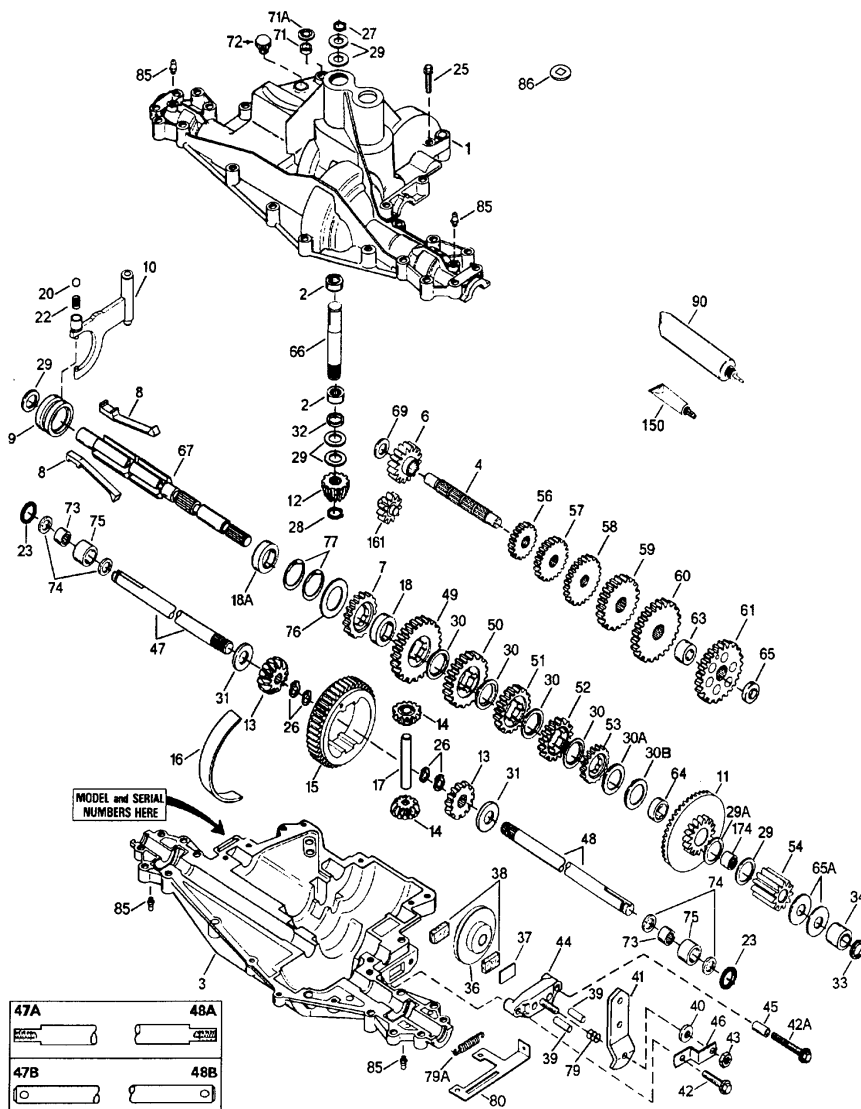

p915.2 915-915-006B / Transaxle

ILLUSTRATION SHOWS TYPICAL PARTS ONLY. ORDER BY PART NUMBER. PARTS NOT LISTED ARE SUPPLIED BY OEM.

Part List

p915.2 915-915-006B / Transaxle

REF #	ITEM #	DESCRIPTION	QTY	REMARK
1	772112	Transaxle Cover (Incl. 1 of 29)		
2	780086A	Needle Bearing		
3A	770107	Transaxle Case		
4	776300	Countershaft (4.877" long)		
6	778264	Spur Gear (16 teeth)		
7	778278	Spur Gear (22 teeth)		
8	792160	Shifter Key	4	
9	784352	Shifter Collar		
10A	784360	Shift Rod & Fork		
11	778261	Bevel Gear (44 & 16 teeth)		
12	778262	Input Bevel Pinion		
13	778221	Bevel Gear		
14	778068	Bevel Pinion Gear		
15	778260	Ring Gear		
17	786139	Drive Pin		
18	786149	Neutral Spacer		
20	792139	Steel Ball, 3/8" dia.		
22	792079	Spring		
23	788061	Seal Ring		
25	792073A	Screw, 1/4-20 x 1-1/4"		
26	792125	Retaining Ring (pkg of 2)		
27	792035	Retaining Ring		
28	788040	Retaining Ring		
29	780072	Thrust Washer		
30	780108	Thrust Washer		
30A	780145	Thrust Washer		
31	780001	Washer		
32	792001	"O" Ring		
33	788076	Square Cut Seal		
34	780159	Bushing		
36A	790054	Brake Disk		
37	790055	Brake Pad Plate		
38	790064	Brake Pad		
39	786026	Dowel Pin		
40	792076A	Flat washer		
41A	790062	Brake Lever		
43	792075	Lock Nut, 5/16-24		
47	774901	Axle (16-7/16" long)		
48	774902	Axle (9-5/8" long)		
49	778125	Spur Gear (35 teeth)		
50	778250	Spur Gear (27 teeth)		
51	778122A	Spur Gear (22 teeth)		
52	778273	Spur Gear (19 teeth)		
54	778263	Spur Gear (11 teeth)		
56	778151	Spur Gear (15 teeth)		
57	778249	Spur Gear (23 teeth)		
58	778128A	Spur Gear (28 teeth)		
59	778163	Spur Gear (31 teeth)		
61	778265	Spur Gear (34 teeth)		
65	780162	Thrust Washer		
65A	780160	Thrust Washer		
66	776320	Input Shaft (3.522" long)		
67	776301	Brake Shaft (4-keyed)		
69	780161	Thrust Washer		
71	788069	Square Cut Seal		
76	780090	Thrust Washer		
77	788078A	Inverted Retaining Ring (pkg of 2)		
79A	790061	Brake Return Spring		
80	790063A	Brake Bracket		
85	792137	Lubrication Fitting, 1/4-28		
90	788067B	Grease		32 oz. bottle Bentonite grease
150	510334	Gasket Eliminator (Loctite #515)		
161	776302	Reverse Idler Ass'y		
174	780085	Needle Bearing		
799A	799001	Reverse Idler Gear Set		Incl. 6, 7 & 161
799B	799002	Shifter Key Set (Incl. 4 of 8)		
799C	799003	Input Gear Set (Incl. 11, 12 & 61)		
799D	799004	Differential Gear Set		(steel) Incl. 13 & 14
799E	799005	Ring Gear & Spur Gear Set		Incl. 15 & 54
799F	799006	Detent Spring & Ball Set		Incl. 20 & 22
799G	799007	Brake Disk Set		Incl. 36A, 37 & 2 of 38
799H	799008	Shifting Gear Set		(steel) Incl. 49 & 56